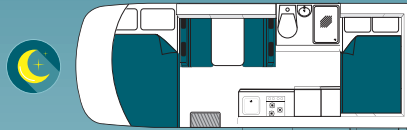

Sleeps up to four adults in two double beds. Ideal for two couples or a couple with two children. Features two seating areas; a lounge in the rear and table seating at the front, as well as an ensuite, allowing everyone to have their own space.

Booking code	4BMP
CAPACITY	
Sleeping capacity	4 adults
Seatbelts (Driver's cab/Main cab)	2 / 2
Child and booster seat fittings	2 child or booster seats
BEDS	
Bed configurations	2 doubles
Bed dimensions	Double (over cab) 2.13m x 1.35m
	Double (rear dinette convert) 2.13m x 1.40m
AMENITIES	
Hot/Cold pressurised water	Yes
Shower	Yes-plus external hot/cold shower
Toilet	Yes
Fresh water tank	90L
Waste water tank	90L
Kitchen sink	Yes
Fridge/freezer	148L – 188L
Microwave	Yes
Gas cooker	Yes
Gas bottle	Yes
FEATURES	
Air conditioning (Driver's cab/Main cab)	Yes / 240V
Heating (Driver's cab/Main cab)	Yes / 240V
Awning	Yes
Internal walk through	Yes
Fly screens	Yes
Luggage net (to overcab if applicable)	Yes
Media ^A	Touchscreen display with radio, bluetooth, Android Auto/Apple CarPlay, USB or USB-C in cab, external USB, house USB and entertainment screen
Extras	Reversing camera, external storage locker
VEHICLE SPECIFICATIONS	
Vehicle make**	Mercedes, Iveco or similar
Cruise control	Yes
Power supply (volts)	12V battery/240V mains /solar panel
Transmission	Automatic
Engine	2.3L – 3.0L turbo diesel
Fuel	Diesel
Fuel tank capacity	71L – 100L
DIMENSIONS	
Length	7.70m – 7.90m
Width (excl. mirrors)	2.30m – 2.45m
Height	3.35m – 3.60m
Interior height	2.00m – 2.10m

- Permanent overcab double bed
- Rear dinette/lounge that converts to a double bed
- Front café-style dinette that remains set up, so the rear bed can be left made up
- Two passengers sit directly behind the driver
- Entertainment screen
- Reverse cycle house air conditioning & heating
- Ensuite
- External hot/cold shower
- Shade awning
- Driver's cab USB or USB-C, house and external USB
- Android Auto/Apple CarPlay
- 2 x child or booster seats can be fitted