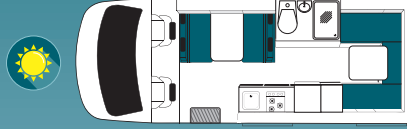

Sleeps up to four adults in two double beds. Ideal for two couples or a couple with two children. Features two seating areas; a lounge in the rear and table seating at the front, as well as an ensuite, allowing everyone to have their own space.

Booking code	4BMP
CAPACITY	
Sleeping capacity	4 adults
Seatbelts (Driver's cab/Main cab)	2 / 2
Child and booster seat fittings	2 child or booster seats
BEDS	
Bed configurations	2 doubles
Bed dimensions	Double (over cab) 2.13m x 1.35m
	Double (rear dinette convert) 2.13m x 1.40m
AMENITIES	
Hot/Cold pressurised water	Yes
Shower	Yes-plus external hot/cold shower
Toilet	Yes
Fresh water tank	90L
Waste water tank	90L
Kitchen sink	Yes
Fridge/freezer	148L – 188L
Microwave	Yes
Gas cooker	Yes
Gas bottle	Yes
FEATURES	
Air conditioning (Driver's cab/Main cab)	Yes / 240V
Heating (Driver's cab/Main cab)	Yes / 240V
Awning	Yes
Internal walk through	Yes
Fly screens	Yes
Luggage net (to overcab if applicable)	Yes
Media ^A	Touchscreen display with radio, bluetooth, Android Auto/Apple CarPlay, USB or USB-C in cab, external USB, house USB and entertainment screen
Extras	Reversing camera, external storage locker
VEHICLE SPECIFICATIONS	
Vehicle make**	Mercedes, Iveco or similar
Cruise control	Yes
Power supply (volts)	12V battery/240V mains /solar panel
Transmission	Automatic
Engine	2.3L – 3.0L turbo diesel
Fuel	Diesel
Fuel tank capacity	71L – 100L
DIMENSIONS	
Length	7.70m – 7.90m
Width (excl. mirrors)	2.30m – 2.45m
Height	3.35m – 3.60m
Interior height	2.00m – 2.10m