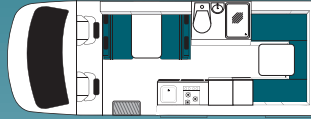

Booking code	6BMPC
<b>CAPACITY</b>	
Sleeping capacity	6 adults
Seatbelts (Driver's cab/Main cab)	2 / 4
Child and booster seat fittings	2 child or booster seats
<b>BEDS</b>	
Bed configurations	3 doubles
Bed dimensions	<b>Double</b> (over cab) 2.13m x 1.35m
	<b>Double</b> (front dinette convert) 1.85m x 1.23m
	<b>Double</b> (rear dinette convert) 2.13m x 1.40m
<b>AMENITIES</b>	
Hot/Cold pressurised water	Yes
Shower	Yes-plus external hot/cold shower
Toilet	Yes
Fresh water tank	90L
Waste water tank	90L
Kitchen sink	Yes
Fridge/freezer	148L – 188L
Microwave	Yes
Gas cooker	Yes
Gas bottle	Yes
<b>FEATURES</b>	
Air conditioning (Driver's cab/Main cab)	Yes / 240V
Heating (Driver's cab/Main cab)	Yes / 240V
Awning	Yes
Internal walk through	Yes
Fly screens	Yes
Luggage net (to overcab if applicable)	Yes
Media <sup>^</sup>	Touchscreen display with radio, bluetooth, Android Auto/Apple CarPlay, USB or USB-C in cab, external USB, house USB and entertainment screen
Extras	Reversing camera, external storage locker
<b>VEHICLE SPECIFICATIONS</b>	
Vehicle make**	Mercedes, Iveco or similar
Cruise control	Yes
Power supply (volts)	12V battery/240V mains /solar panel
Transmission	Automatic
Engine	2.3L – 3.0L turbo diesel
Fuel	Diesel
Fuel tank capacity	71L – 100L
<b>DIMENSIONS</b>	
Length	7.70m – 7.90m
Width (excl. mirrors)	2.30m – 2.45m
Height	3.35m – 3.60m
Interior height	2.00m – 2.10m

- Permanent overcab double bed
- Rear club lounge that converts to a double bed
- Front dinette that converts to a double bed
- Four passengers sit directly behind the driver
- Entertainment screen
- Reverse cycle house air conditioning and heating
- Ensuite
- External hot/cold shower
- Shade awning
- Driver's cab USB or USB-C, house and external USB
- Android Auto/Apple CarPlay
- 2 x child or booster seats can be fitted