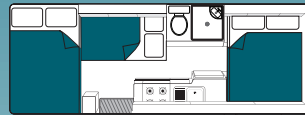

Booking code	6BMP
CAPACITY	
Sleeping capacity	6 adults
Seatbelts (Driver's cab/Main cab)	2 / 4
Child and booster seat fittings	2 child or booster seats
BEDS	
Bed configurations	3 doubles
Bed dimensions	Double (over cab) 2.10m x 1.35m
	Double (front dinette convert) 1.84m x 1.15m
	Double (rear dinette convert) 2.10m x 1.40m
AMENITIES	
Hot/Cold pressurised water	Yes
Shower	Yes
Toilet	Yes
Fresh water tank	82L – 90L
Waste water tank	82L – 90L
Kitchen sink	Yes
Fridge/freezer	130L – 188L
Microwave	Yes
Gas cooker	Yes
Gas bottle	Yes
FEATURES	
Air conditioning (Driver's cab/Main cab)	Yes / 240V
Heating (Driver's cab/Main cab)	Yes / 240V
Awning	Yes
Internal walk through	Yes
Fly screens	Some windows
Luggage net (to overcab if applicable)	Yes
Media [^]	Touchscreen display with radio, bluetooth, Android Auto/Apple CarPlay, USB or USB-C in cab, house USB and entertainment screen
Extras	Reversing camera, external storage locker
VEHICLE SPECIFICATIONS	
Vehicle make**	Mercedes, Iveco or similar
Cruise control	Yes
Power supply (volts)	12V battery/240V mains /solar panel
Transmission	Automatic
Engine	2.2L – 3.0L turbo diesel
Fuel	Diesel
Fuel tank capacity	71L – 100L
DIMENSIONS	
Length	7.55m – 7.90m
Width (excl. mirrors)	2.25m – 2.45m
Height	3.35m – 3.60m
Interior height	2.00m – 2.15m

Floorplan may vary

- Permanent overcab double bed
- Rear club lounge that converts to a double bed
- Front dinette that converts to a double bed
- Four passengers sit directly behind the driver
- Entertainment screen
- Reverse cycle house air conditioning and heating
- Ensuite
- Shade awning
- Driver's cab USB or USB-C and house USB
- Android Auto/Apple CarPlay
- 2 x child or booster seats can be fitted