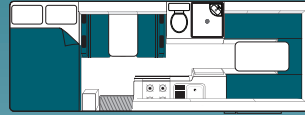

Booking code	6BMP
CAPACITY	
Sleeping capacity	6 adults
Seatbelts (Driver's cab/Main cab)	2 / 4
Child and booster seat fittings	2 child or booster seats
BEDS	
Bed configurations	3 doubles
Bed dimensions	Double (over cab) 2.10m x 1.35m
	Double (front dinette convert) 1.84m x 1.15m
	Double (rear dinette convert) 2.10m x 1.40m
AMENITIES	
Hot/Cold pressurised water	Yes
Shower	Yes
Toilet	Yes
Fresh water tank	82L – 90L
Waste water tank	82L – 90L
Kitchen sink	Yes
Fridge/freezer	130L – 188L
Microwave	Yes
Gas cooker	Yes
Gas bottle	Yes
FEATURES	
Air conditioning (Driver's cab/Main cab)	Yes / 240V
Heating (Driver's cab/Main cab)	Yes / 240V
Awning	Yes
Internal walk through	Yes
Fly screens	Some windows
Luggage net (to overcab if applicable)	Yes
Media [^]	Touchscreen display with radio, bluetooth, Android Auto/Apple CarPlay, USB or USB-C in cab, house USB and entertainment screen
Extras	Reversing camera, external storage locker
VEHICLE SPECIFICATIONS	
Vehicle make**	Mercedes, Iveco or similar
Cruise control	Yes
Power supply (volts)	12V battery/240V mains /solar panel
Transmission	Automatic
Engine	2.2L – 3.0L turbo diesel
Fuel	Diesel
Fuel tank capacity	71L – 100L
DIMENSIONS	
Length	7.55m – 7.90m
Width (excl. mirrors)	2.25m – 2.45m
Height	3.35m – 3.60m
Interior height	2.00m – 2.15m

Floorplan may vary

- Permanent overcab double bed
- Rear club lounge that converts to a double bed
- Front dinette that converts to a double bed
- Four passengers sit directly behind the driver
- Entertainment screen
- Reverse cycle house air conditioning and heating
- Ensuite
- Shade awning
- Driver's cab USB or USB-C and house USB
- Android Auto/Apple CarPlay
- 2 x child or booster seats can be fitted