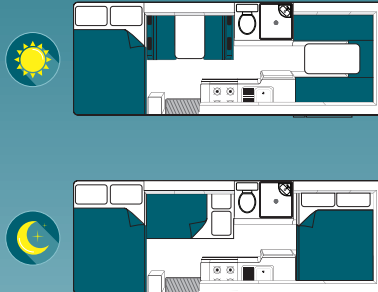

Booking code	6BMPC
CAPACITY	
Sleeping capacity	6 adults
Seatbelts (Driver's cab/Main cab)	2 / 4
Child and booster seat fittings	2 child or booster seats
BEDS	
Bed configurations	3 doubles
Bed dimensions	Double (over cab) 2.10m x 1.45m
	Double (front dinette convert) 1.84m x 1.15m
	Double (rear dinette convert) 2.10m x 1.45m
AMENITIES	
Hot/Cold pressurised water	Yes
Shower	Yes
Toilet	Yes
Fresh water tank	82L
Waste water tank	82L
Kitchen sink	Yes
Fridge/freezer	130L
Microwave	Yes
Gas cooker	Yes
Gas bottle	Yes
FEATURES	
Air conditioning (Driver's cab/Main cab)	Yes / No
Heating (Driver's cab/Main cab)	Yes / Diesel
Awning	Yes
Internal walk through	Yes
Fly screens	Yes
Luggage net (to overcab if applicable)	Yes
Media [^]	Touchscreen display with radio, bluetooth, Android Auto/Apple CarPlay, USB or USB-C in cab, house USB and entertainment screen
Extras	Reversing camera, external storage locker
Bike rack included	Yes – holds max 2 bikes ^{^^}
VEHICLE SPECIFICATIONS	
Vehicle make ^{**}	Mercedes, Iveco or similar
Cruise control	Yes
Power supply (volts)	12V battery/240V mains /solar panel
Transmission	Automatic
Engine	2.2L turbo diesel
Fuel	Diesel
Fuel tank capacity	70L
Certified self contained	Yes
DIMENSIONS	
Length (incl. stored bike rack)	7.55m
Width (excl. mirrors)	2.25m
Height	3.40m
Interior height	2.15m

- Permanent overcab double bed
- Rear club lounge that converts to a double bed
- Front dinette that converts to a double bed
- Four passengers sit directly behind the driver
- Entertainment screen
- Diesel house heating
- Ensuite
- Shade awning
- Driver's cab and house USB ports
- Bike rack included
- 2 x child or booster seats can be fitted